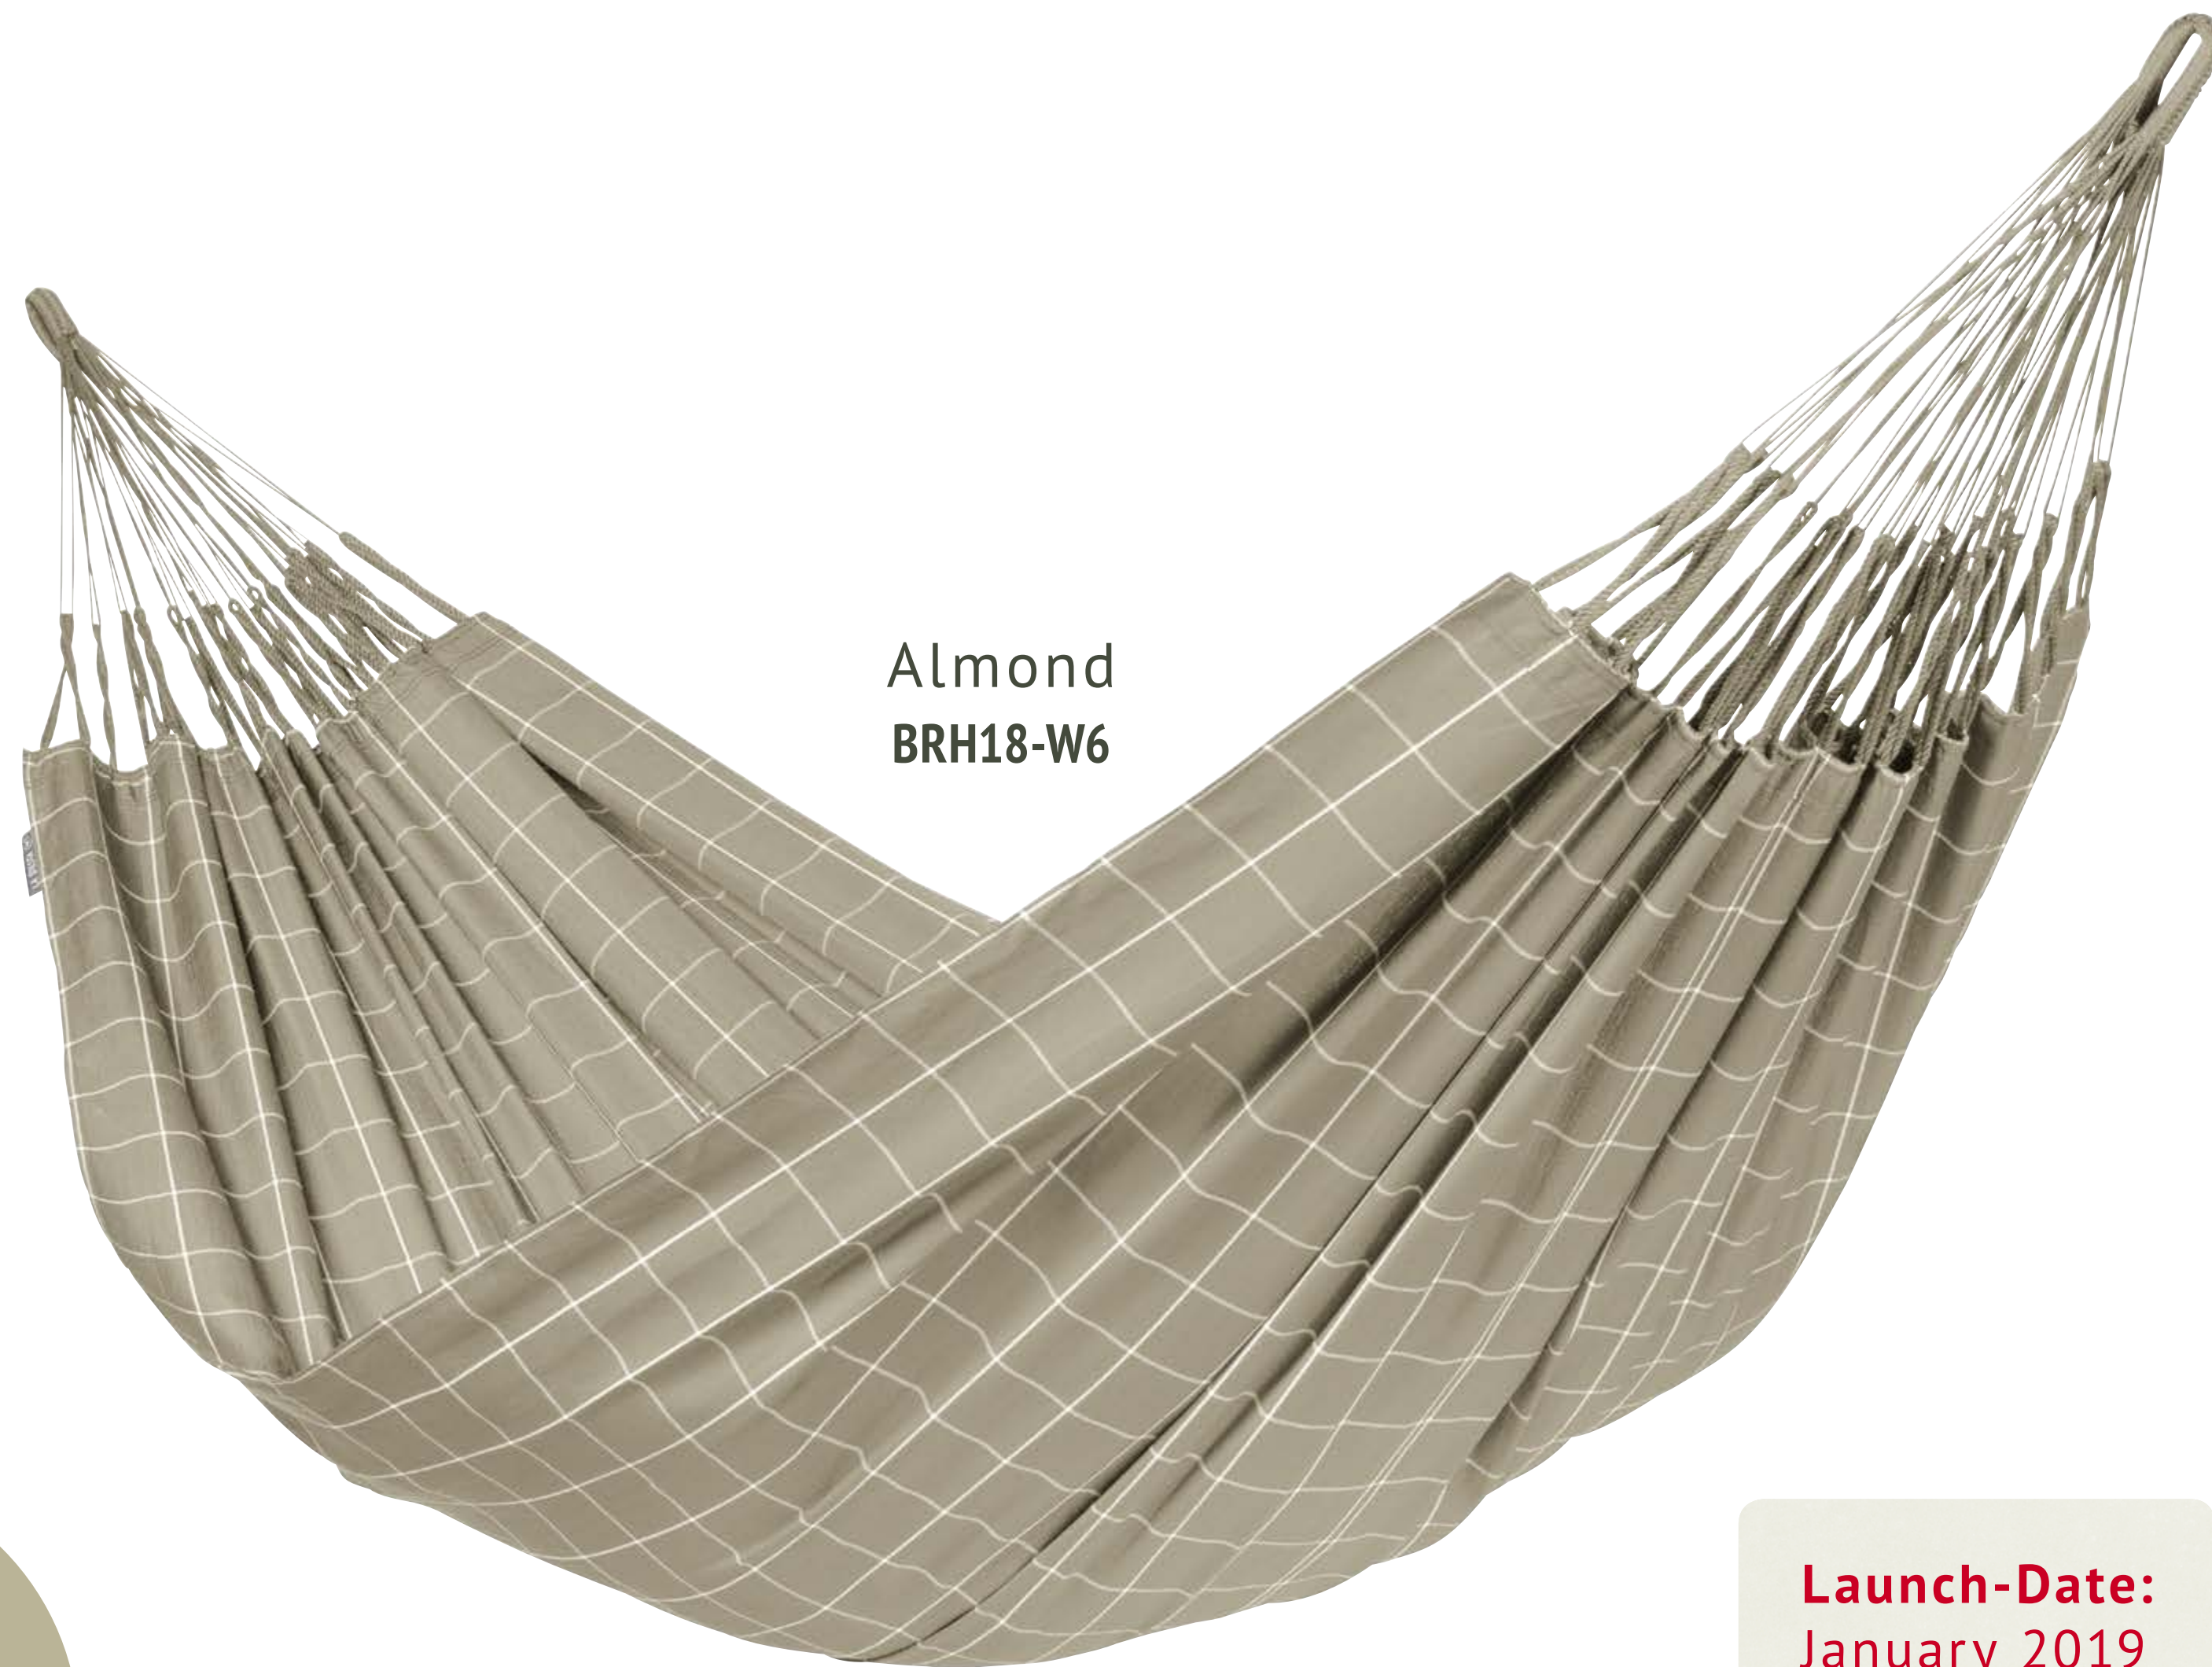

Marine
BRH18-W3

Almond
BRH18-W6

Brisa

- ★ Made in Colombia
- ★ Weather-resistant fabric
- ★ Reinforced selvages

MODERN
STYLE

Launch-Date:
January 2019

100% polypropylene