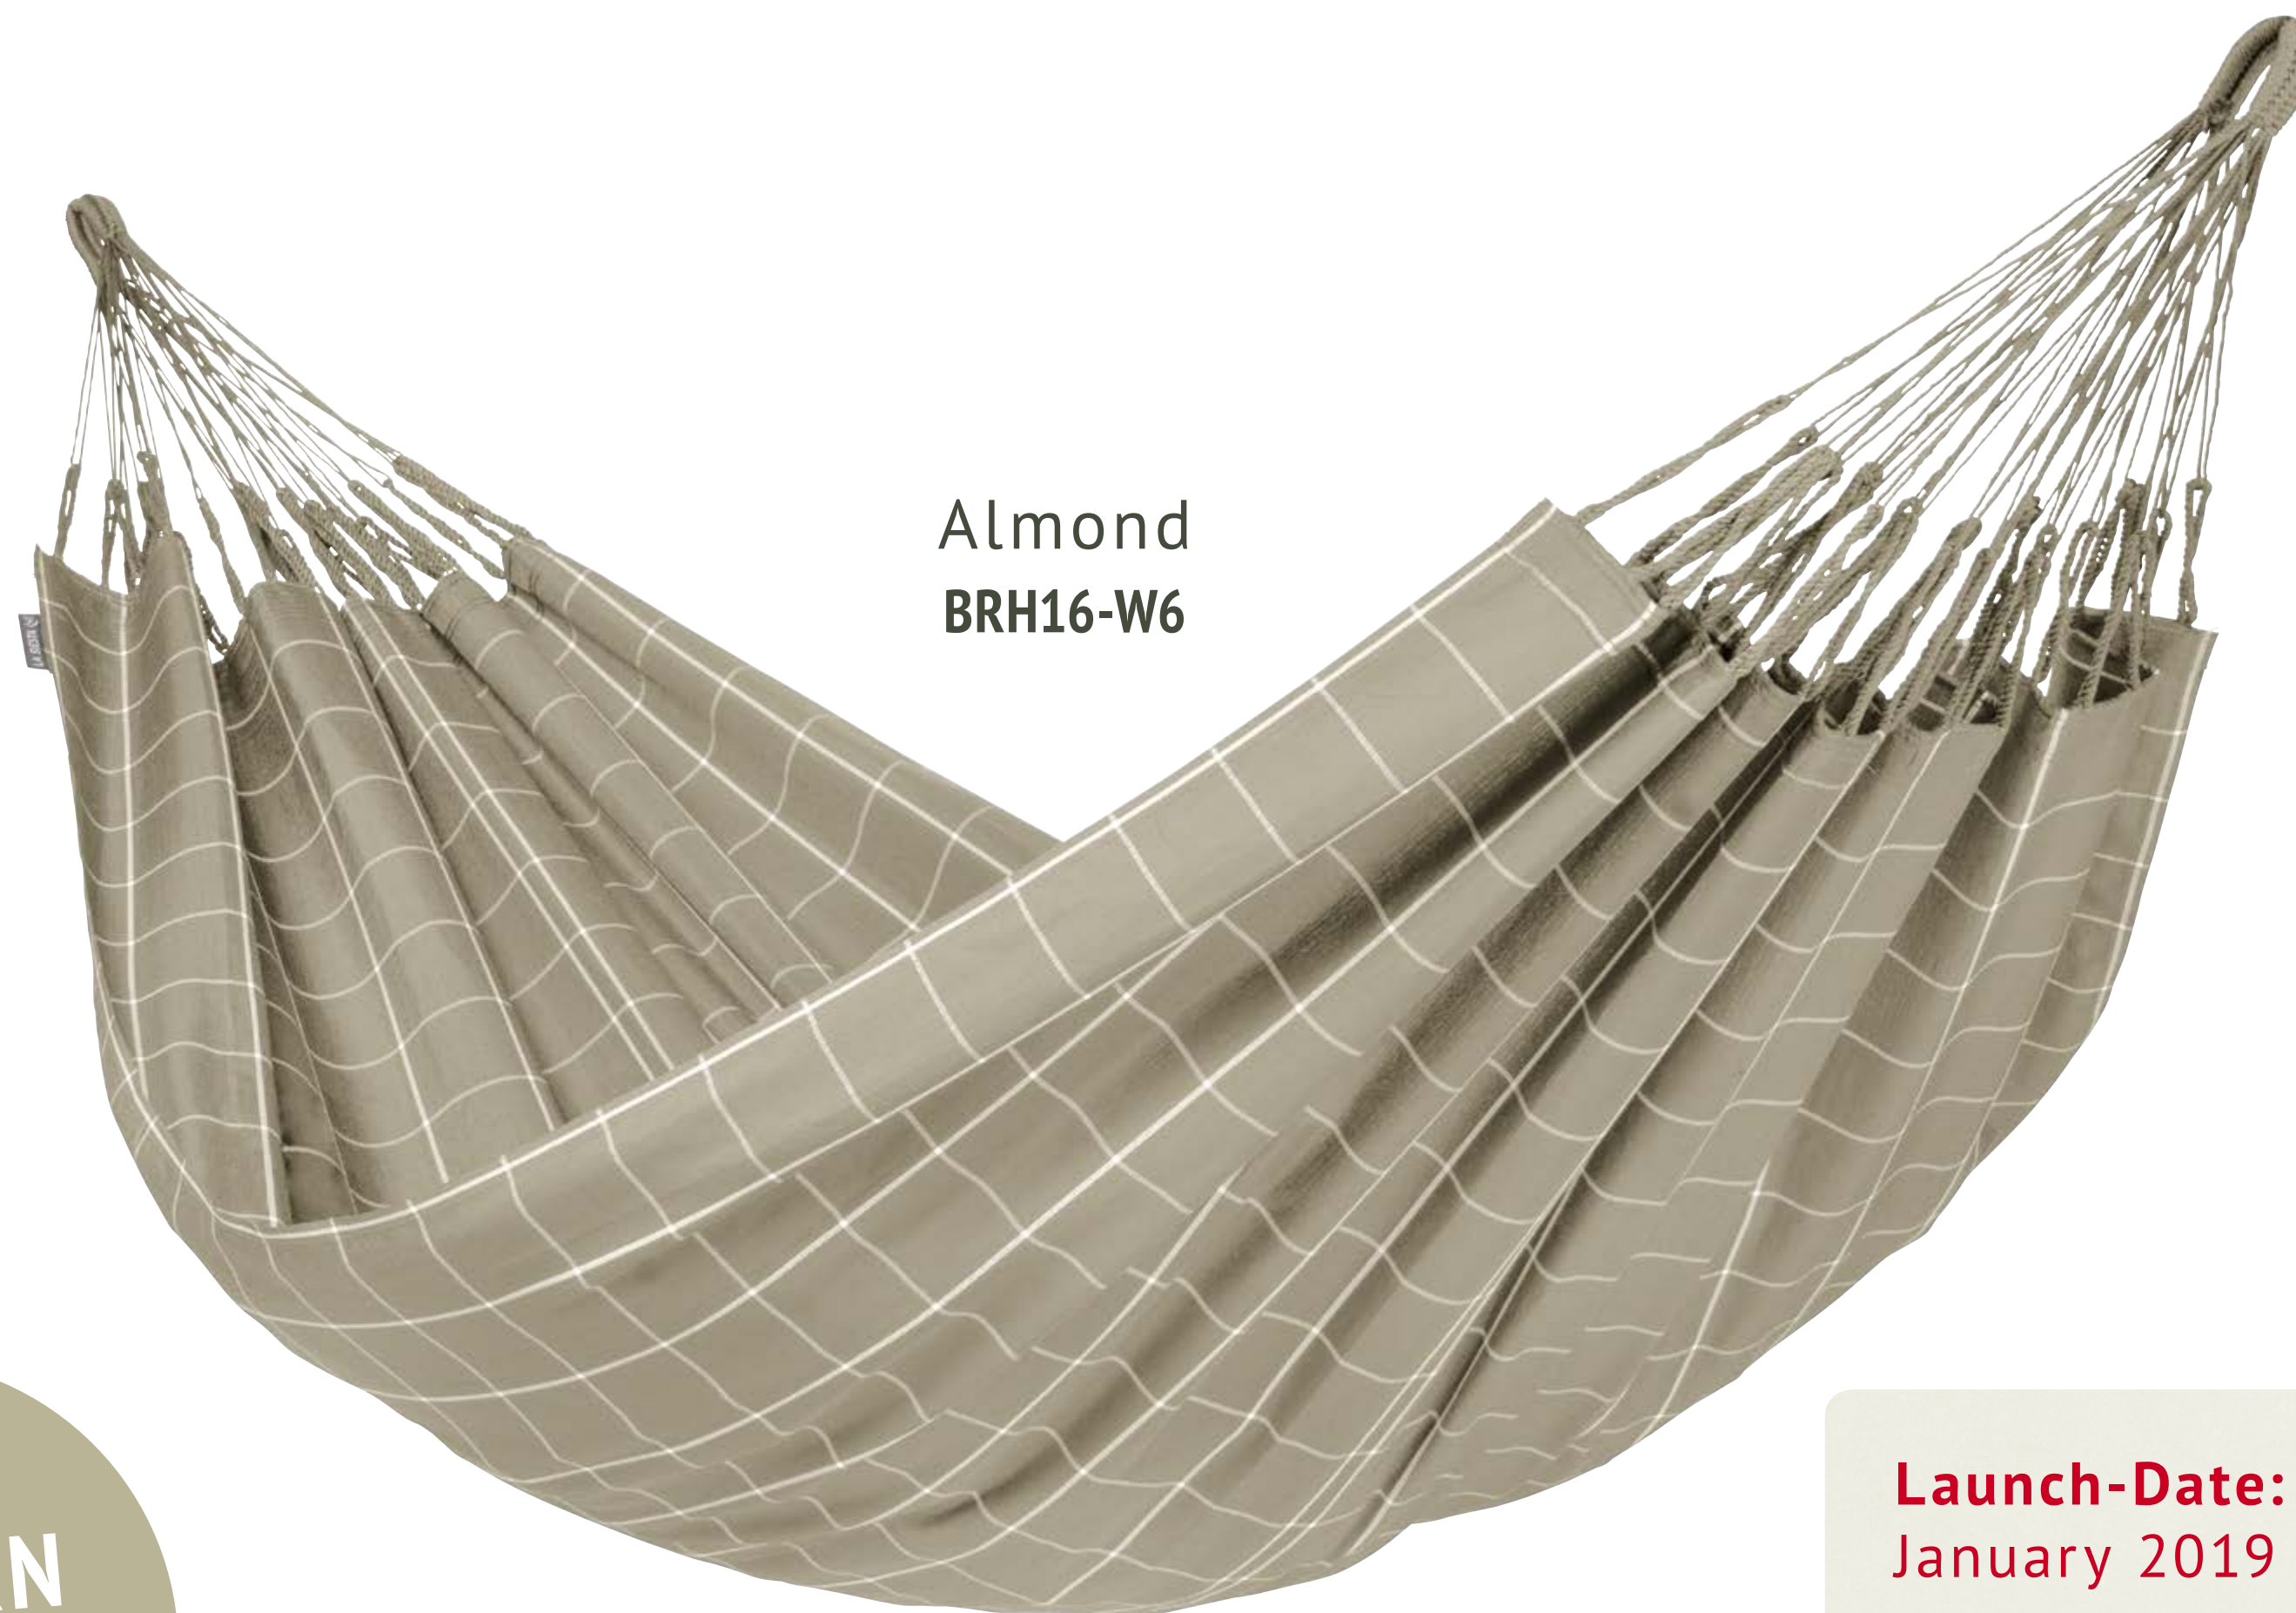

Marine  
BRH16-W3

Almond  
BRH16-W6

# Brisa

- ★ Made in Colombia
- ★ Weather-resistant fabric
- ★ Reinforced selvages

MODERN  
STYLE

**Launch-Date:**  
January 2019

100% polypropylene