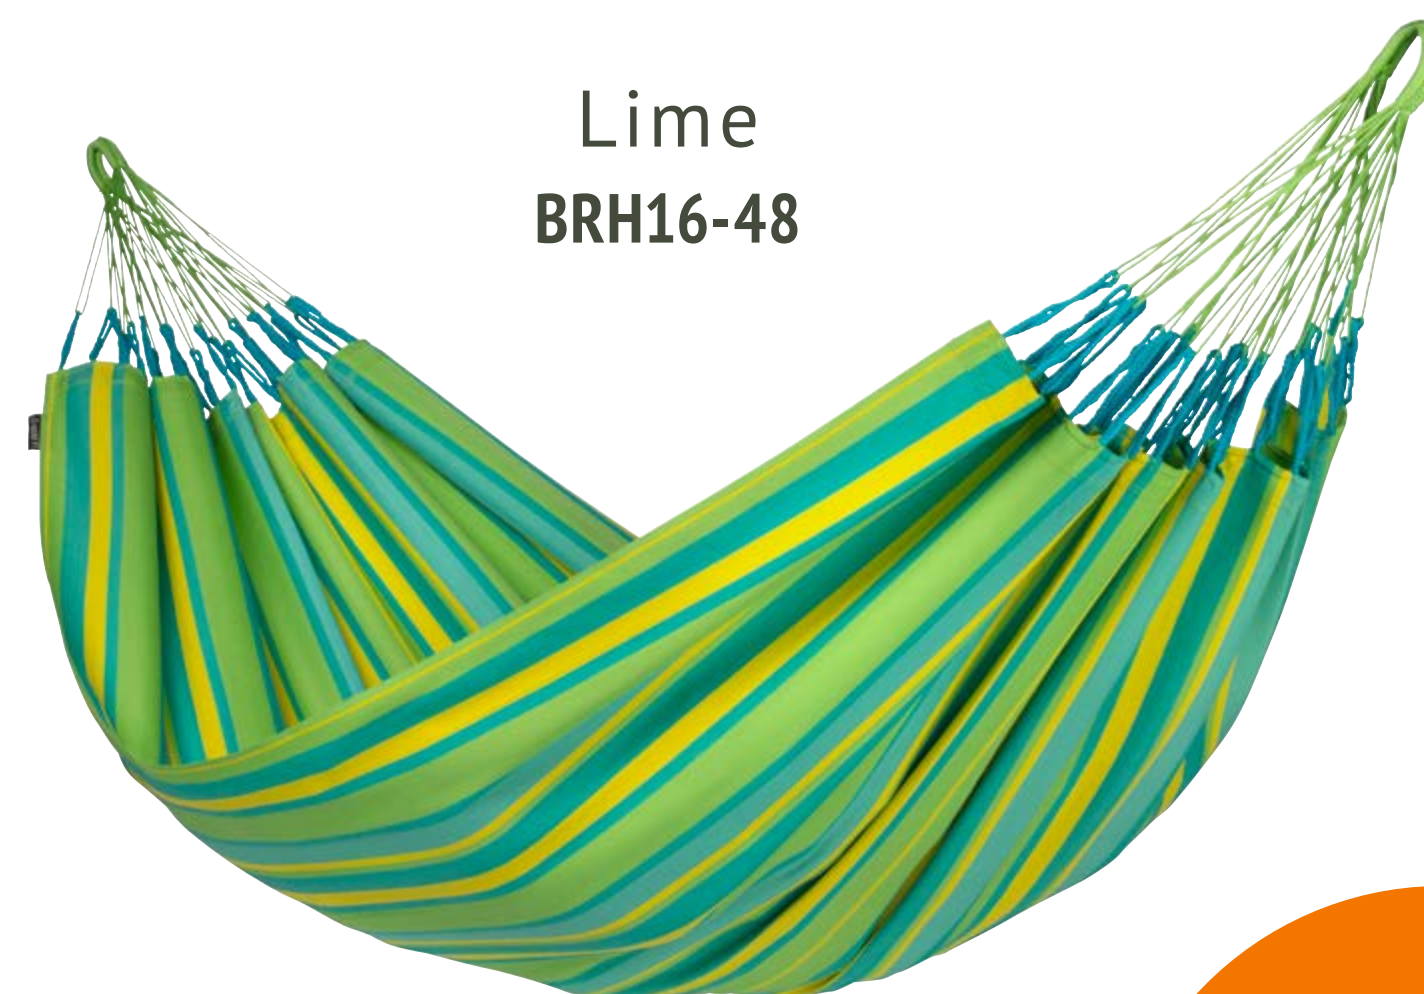

Sea Salt
BRH16-13

Vanilla
BRH16-1

Cedar
BRH16-14

Brisa

- ★ Made in Colombia
- ★ Weather-resistant fabric
- ★ Reinforced selvages

**CLASSIC
STYLE**

Launch-Date:
January 2019

100% polypropylene

Toucan
BRH16-28

Wave
BRH16-38

Lime
BRH16-48

Brisa

- ★ Made in Colombia
- ★ Weather-resistant fabric
- ★ Reinforced selvages

CARIBIC
STYLE

Launch-Date:
January 2019

100% polypropylene