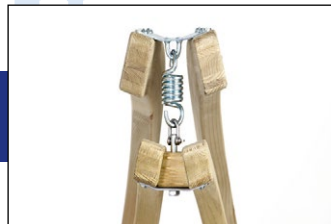

AMAZONAS[®]

SWING LOUNGER

Creme • AZ-2020410 • EAN 4030454006811

Anthracite • AZ-2020400 • EAN 4030454006804
(can be used on both sides – either in grey or in taupe)

The stylish floated recliner

Swing Lounger combines maximum hanging comfort with a modern and stylish design, making it an eye-catching feature for any home. The elegantly curved reclining surface is precisely adjusted to the body, so you can lean back comfortably, relax and enjoy.

The Swing Lounger is the product of painstaking craftsmanship, and is made from weather-resistant treated spruce. The high-class laminated gluing makes it particularly stable and secure.

The extra-thick, water-repellent and rapidly drying mattress is your guarantee of perfect relaxation. The highly durable Agora cover is as soft as cotton, but it is exceptionally light-resistant and weatherproof. It is also water-repellent, proof against mildew, insensitive to dirt and easy to clean.

The Swing Lounger can be used either as a gently rocking recliner on the ground, or as a perfectly balanced floating recliner in the AMAZONAS Globo Stand frame (not included in the scope of delivery). Spiral spring included.

All the raw materials used come from Europe, and have been processed in Europe in environmentally friendly ways.

AMAZONAS[®]

SWING LOUNGER

Delivery without stand

(agora)

Removable filling

Spiral spring included