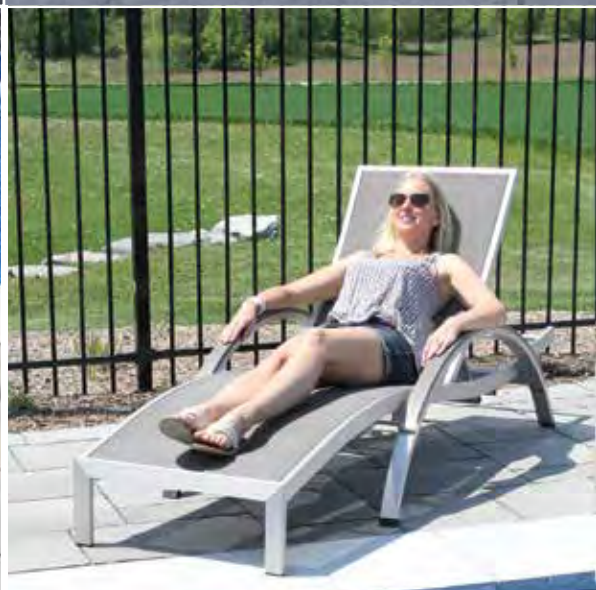

UCSLBA new

Urban Curved Sun Lounger

Capacity: 150 kg

Footprint: 200 cm x 75 cm x 45 cm

Material: Sling Fabric

Frame/Finish: Brushed Aluminum

BK
Black

GR
Grey