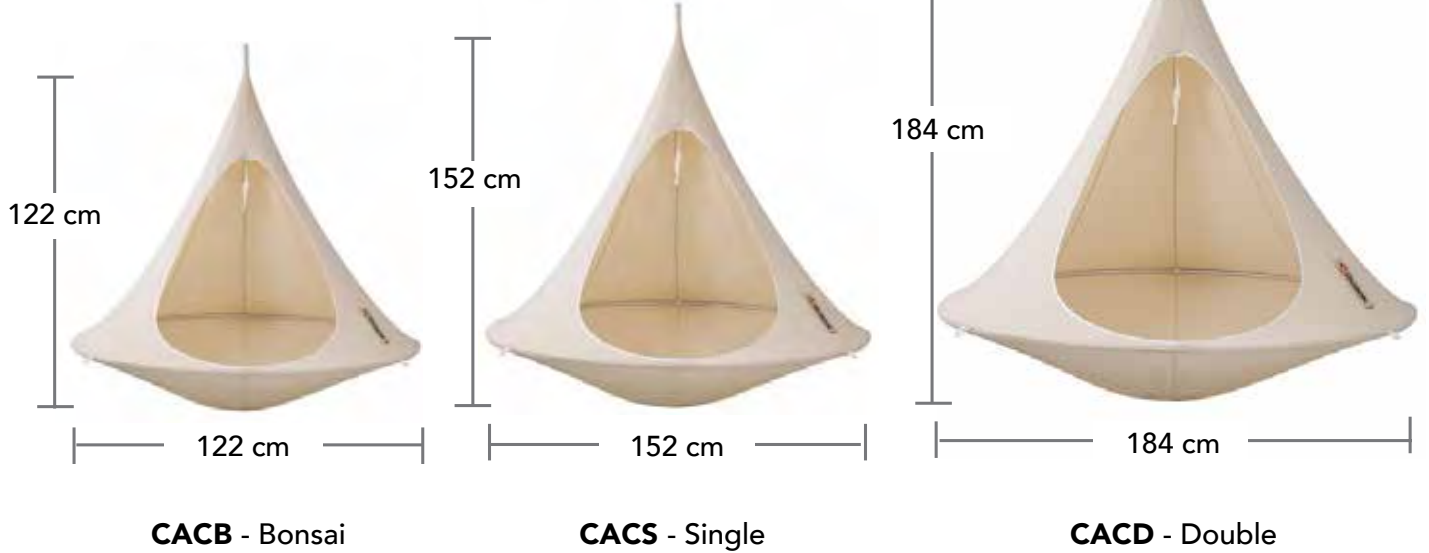

CACOON

JUST HANG YOUR NEST

Contact your Account Manager to see if Cacoon is available in your country.

The Vivere Cacoon comes in three different sizes: Bonsai*, Single, and Double. Each size of this new hanging hammock chair offers you comfort in the form of a swing chair.

*Bonsai not available in Sky Blue

Material: Poly - Cotton

Capacity: 200 kg

Assembly Videos Available at www.vivereurope.com

Accessories:

Cacoon Cover
CACSC - Single
CACDC - Double
Material:
Polyester Taffeta

Cacoon Bug Net
CACSBN - Single
CACSDBN - Double
Material:
Polyester Mesh

Cacoon Tree Loop
TSLING
Material: Nylon