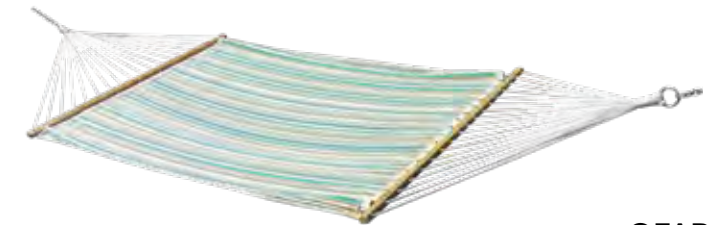

QFAB20
Lagune
(Reverse Sand Dune)

QFAB
Quilted Fabric Hammock
Capacity: 205 kg
Length: 365 cm
Material: Spun Polyester