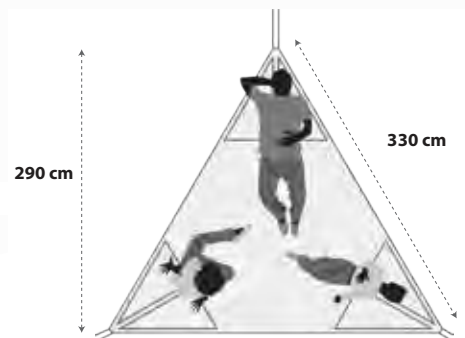

Levitat® is not only a big, relaxing hammock, but it also serves as a floating fitness Aerial Mat® great for yoga enthusiasts that want something a little different and also works well for cross training and balance.

Take your adventures to a new level with Levitat®.

Ultra durable, resistant material

Suitable for 3 persons

Gross weight: 5.8 kg  
Maximum load: 400 kg

Premium fabric quality, 100% polyester

**IDEAL FOR:**