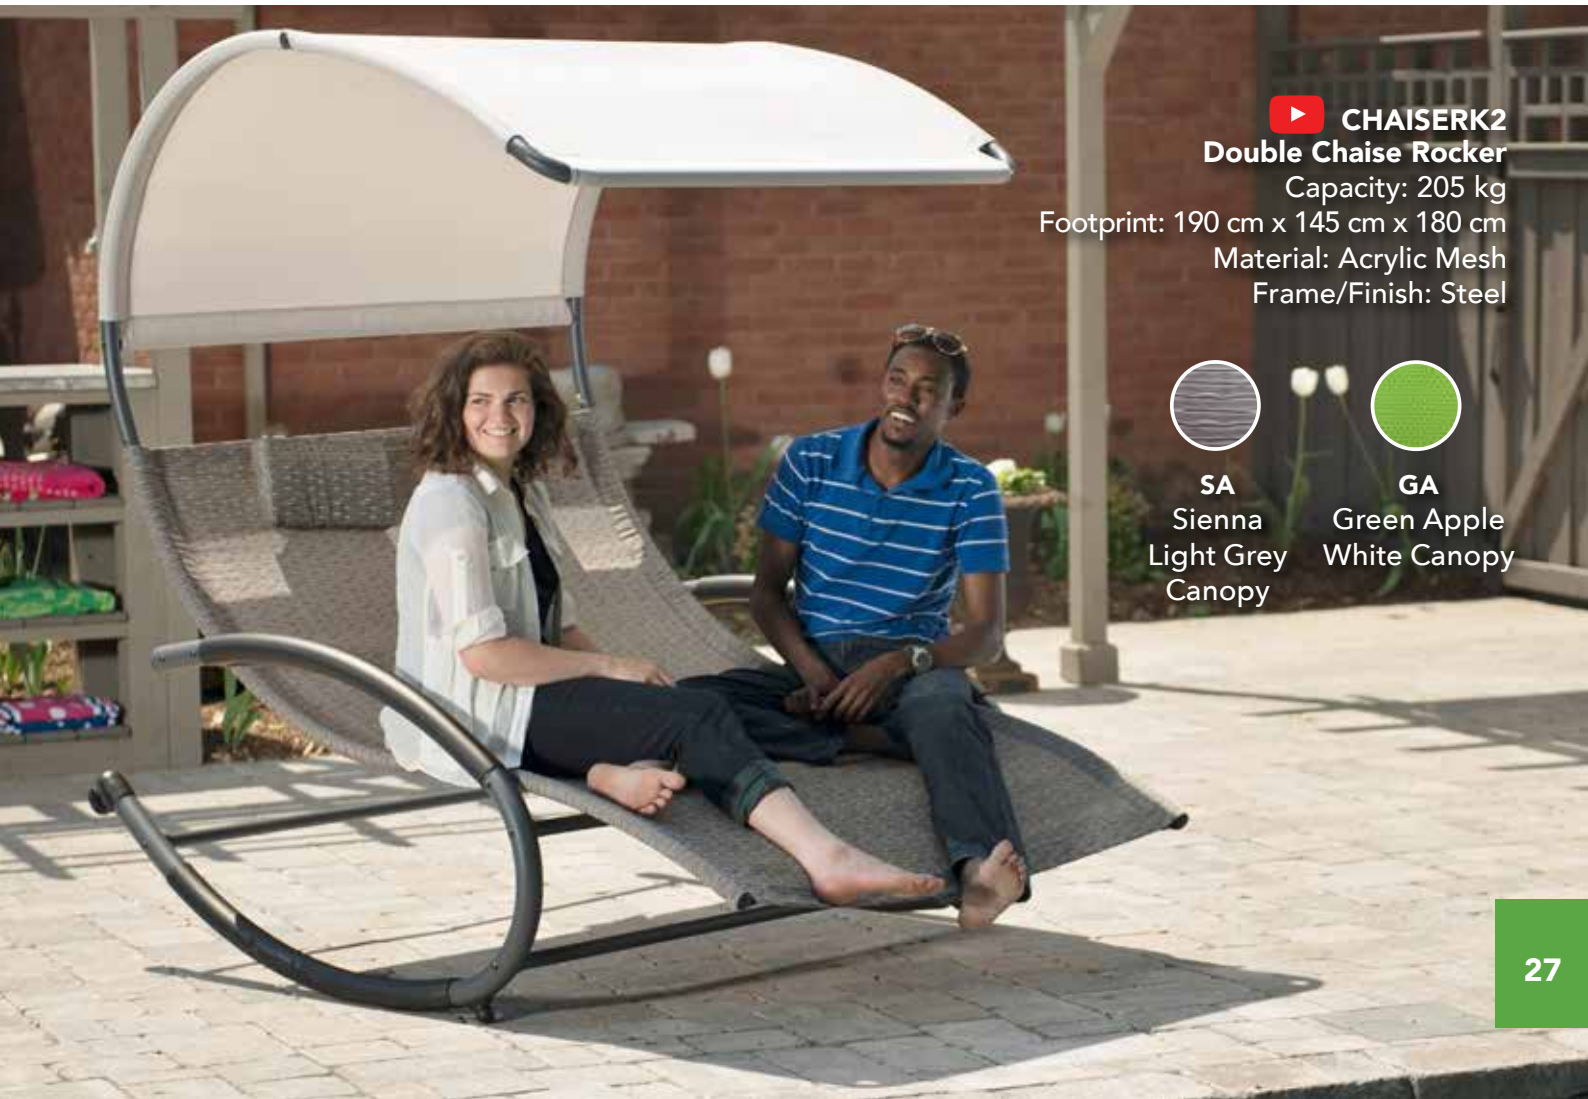

CHAISEK2
Double Chaise Rocker

Capacity: 205 kg
Footprint: 190 cm x 145 cm x 180 cm
Material: Acrylic Mesh
Frame/Finish: Steel

SA
Sienna
Light Grey
Canopy

GA
Green Apple
White Canopy