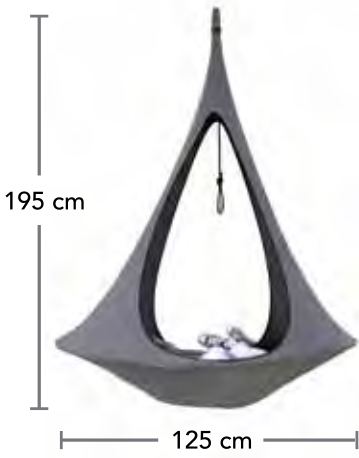

SONGÔ

JUST HANG YOUR NEST

CACS
Cocoon Songo
Capacity: 150 kg
Material: Olefin

- **01**
  Earth
- **02**
  Moon
- **03**
  Sand
- **04**
  Charcoal