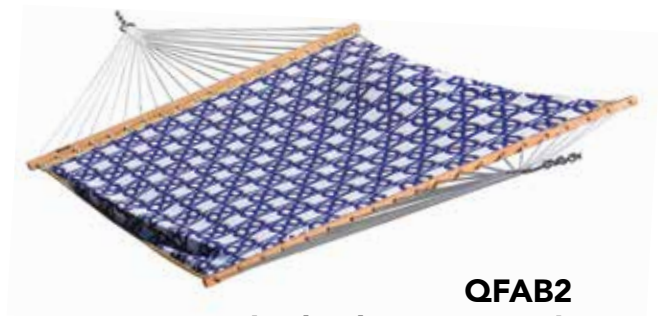

DOUBLE SPREADER BAR HAMMOCKS

COT21
Cotton Rope Hammock - Natural
 Capacity: 205 kg
 Length: 366 cm

POLY20
Polyester Rope Hammock - White
 Capacity: 205 kg
 Length: 366 cm

POOL2
Poolside Hammock
 Capacity: 205 kg
 Length: 366 cm
 Material: Acrylic Mesh

POOL24
 Taupe

POOL26
 Sienna

QFAB2
Quilted Fabric Hammock
 Capacity: 205 kg
 Length: 366 cm
 Material: Spun Polyester

QFAB29
 Ciao

QFAB30
 Nautical

SUN2
Sunbrella® Quilted Hammock
 Capacity: 205 kg
 Length: 366 cm
 Material: Sunbrella