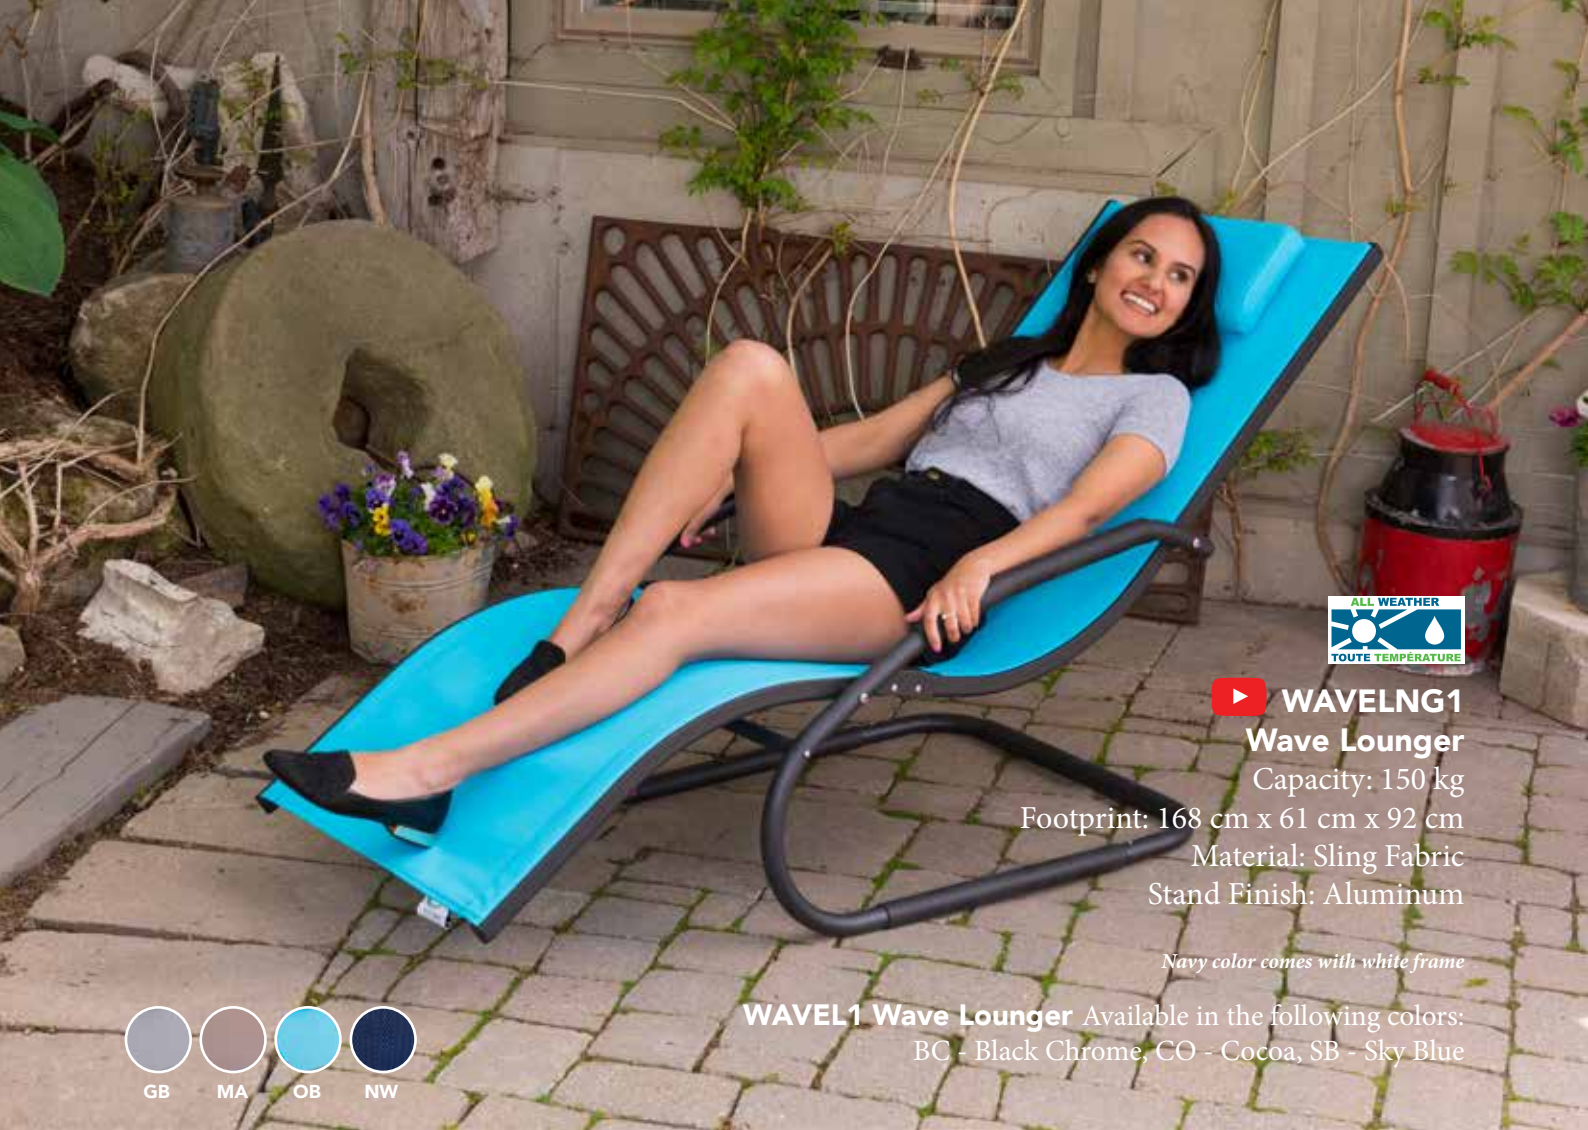

Stand Finish: Aluminum

WAVE1
Wave Lounger

Capacity: 150 kg

Footprint: 168 cm x 61 cm x 92 cm

Material: Sling Fabric

Stand Finish: Aluminum

Navy color comes with white frame

WAVE1 Wave Lounger Available in the following colors:
BC - Black Chrome, CO - Cocoa, SB - Sky Blue