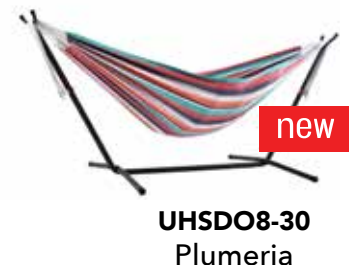

INTRODUCING FIVE ALL-NEW COLOR COMBOS

WITH PREMIUM CARRY BAG

UHS8 Stand also sold separately

UHSD08

Double Cotton Hammock With Stand (250cm)

Capacity: 205 kg

Footprint: 249 cm x 110 cm x 105 cm

Stand Finish: Powder Coated Steel

The joy of pulling my Vivere Hammock out of the case and setting it up during the summer time is incomparable. It's easy to clean, easy to set-up and comfortable beyond measure. Surprisingly, it's easy to transport as well. I've taken it in my car during long weekend retreats, and even to the beach! The hammock and stand still look and feel new even a full year into use. I know it will be with me for years.

VIVERECONNECT™
SHARE YOUR EXPERIENCE