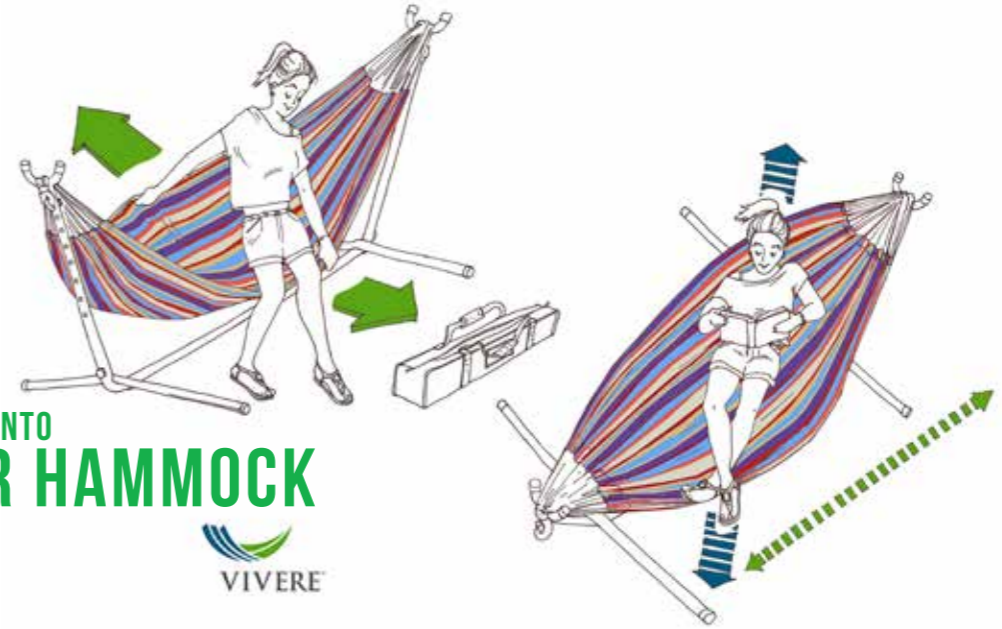

26

Hammock: Salsa
Stand: Charcoal

27

Hammock: Rio Night
Stand: Charcoal

GETTING INTO YOUR HAMMOCK

C8POLY    **Combo - Double Polyester Hammock with Stand (250cm)**

Capacity: 204kg
Footprint (LxWxH): 250 x 119 x 109cm
Hammock Fabric: Polyester
Stand Finish: Powder coated steel