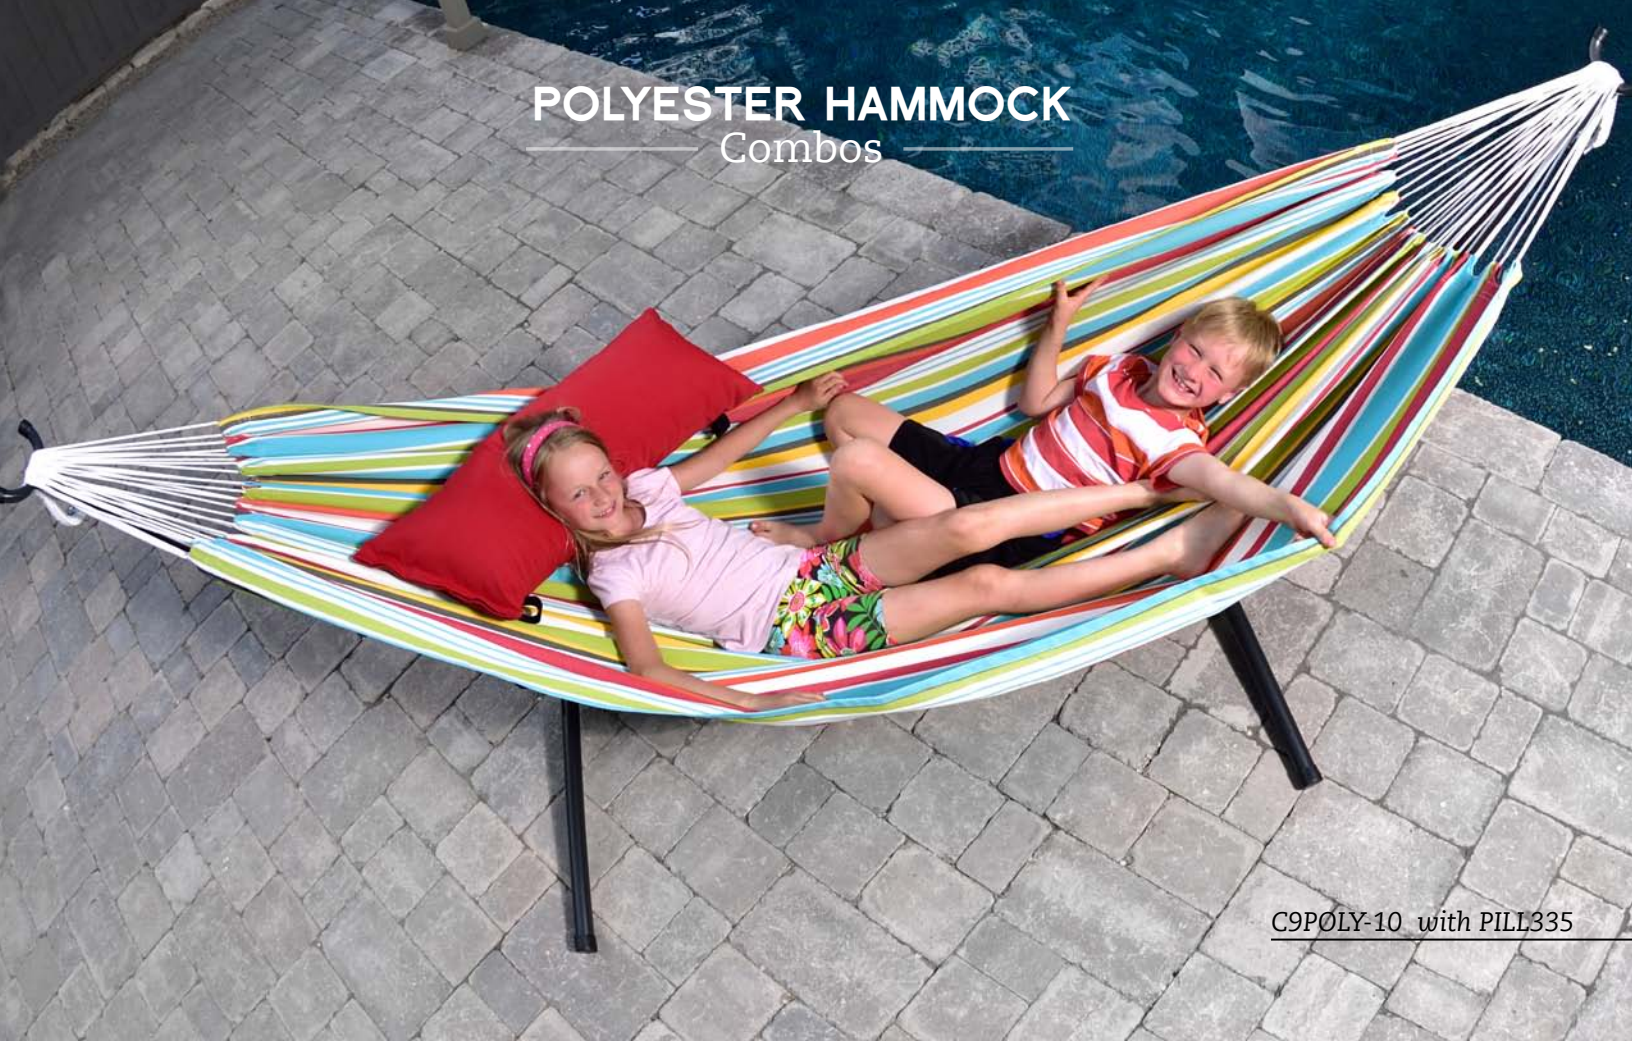

Assembly video at www.vivereltd.com

POLYESTER HAMMOCK Combos

C9POLY-10 with PILL335

C9POLY-10
Hammock: Ciao

C9POLY-11
Hammock: Techno

C9POLY
 Combo - Double Polyester Hammock with Stand (2.8 m)
 Capacity: 204 kg
 Footprint (LxWxH): 274 x 122 x 112 cm
 Hammock Material: Polyester
 Stand Finish: Powder coated steel - Charcoal