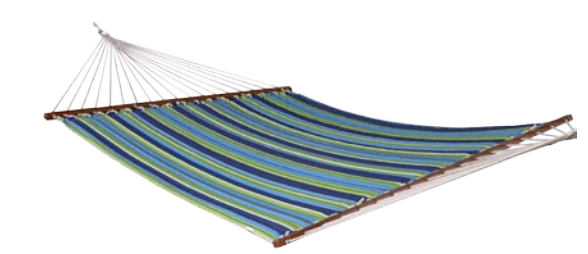

C9SUNC
 Hammock:
 Carousel Confetti
 Stand: Charcoal

C9SUNL
 Hammock:
 Carousel Limelite
 Stand: Charcoal

PILL33
 Sunbrella® Hammock Pillow
 Weight: 1.8 kg
 Dimensions: 36 x 86 cm

PILL332
 Black

PILL335
 Jockey Red

PILL336
 Aruba

SPREADER BAR Hammocks

COT21
Cotton Rope Hammock - Double - Natural
Capacity: 204 kg
Hammock Bed: 213 x 152 cm
Length: 3.81 m

POLY20
Polyester Rope Hammock - Double - White
Capacity: 204 kg
Hammock Bed: 213 x 152 cm
Length: 3.81 m

POOL2
Poolside Hammock - Double
Capacity: 204 kg
Hammock Bed: 213 x 152 cm
Length: 3.96 m
Material: Acrylic mesh

POOL24
Taupe

POOL26
Sienna

QFAB27
Quilted Fabric Hammock - Double
Capacity: 204 kg
Hammock Bed: 213 x 137 cm
Length: 3.96 m
Material: Spun polyester